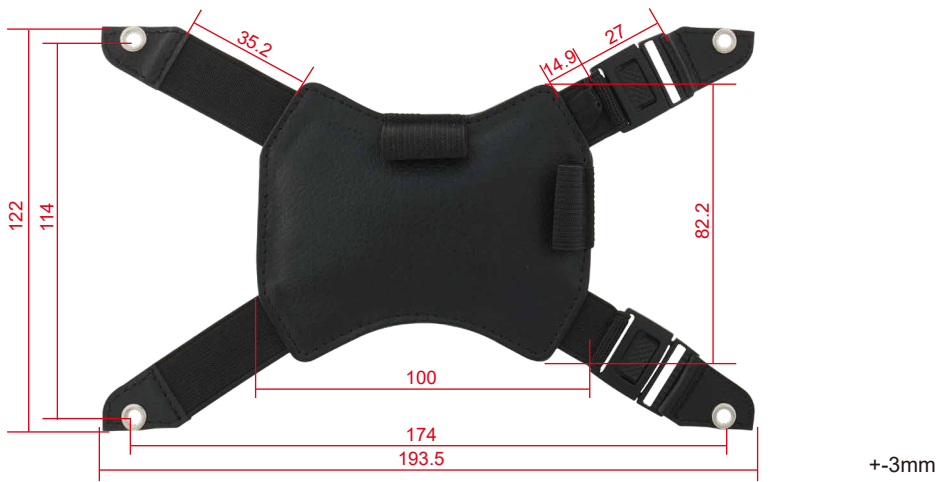

Hand-Strap

Model Name: HS-M900

Winmate Part Number: 98KA00000003

Features:

- Hand Strap for M900 Series tablet PCs
- Skin Friendly Material
- Vertical and Horizontal Stylus holders
- Can be used together with Desk Dock (DD-M900) and Vehicle Cradle (VC-M900)

Dimensions:

Example: How to Hold the Tablet PC with One Hand:

Assembly Guide for Stylus Positioning:

Desk Dock

Insert the stylus into the horizontal stylus holder for desk dock use.

Vehicle Cradle

Insert the stylus into the vertical stylus holder for vehicle cradle use.