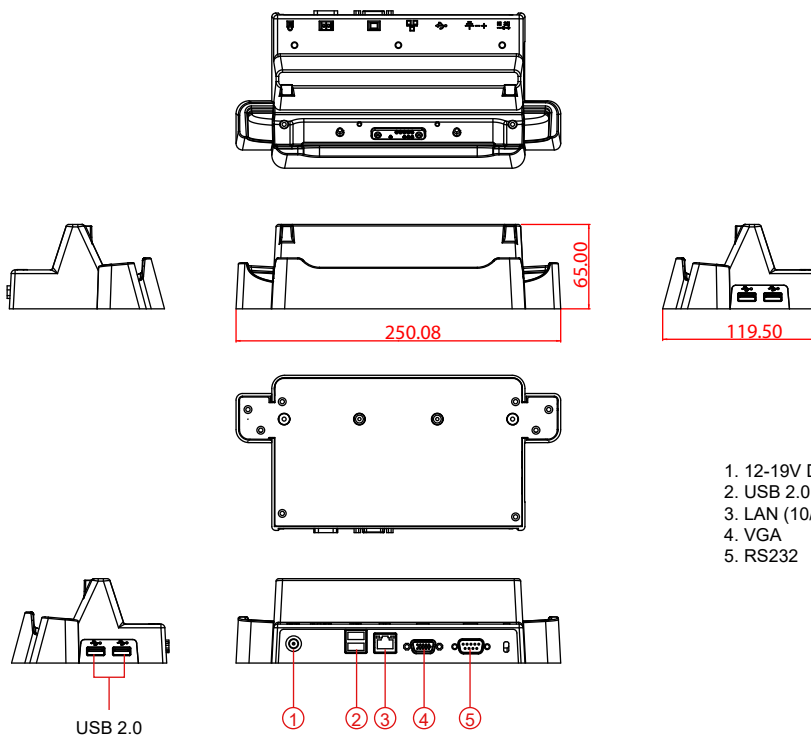

Desk Docking for M900 Series

DD-M900

Winmate Part No. 98DA0000001

Product Features:

- Easy to charge M900 Series Tablets
- User friendly viewing angle with extended I/O interface
- Accessible to both Standard and High-Capacity batteries
- Operating temperature : -20°C ~ 60°C

Mechanical Drawing

Specification

Dimension		250.08 x 119.50 x 65.00 mm
Power Input		12-19V DC IN (Default)
I/O Support	Rear	RS232 x 1 USB 2.0 x 2 10/100 LAN x 1 VGA x 1 DC Jack
	Side	USB 2.0 x 2

Note

1. Under Android, the “Connect-to-PC” option needs to be turned off in order to make Docking I/O works