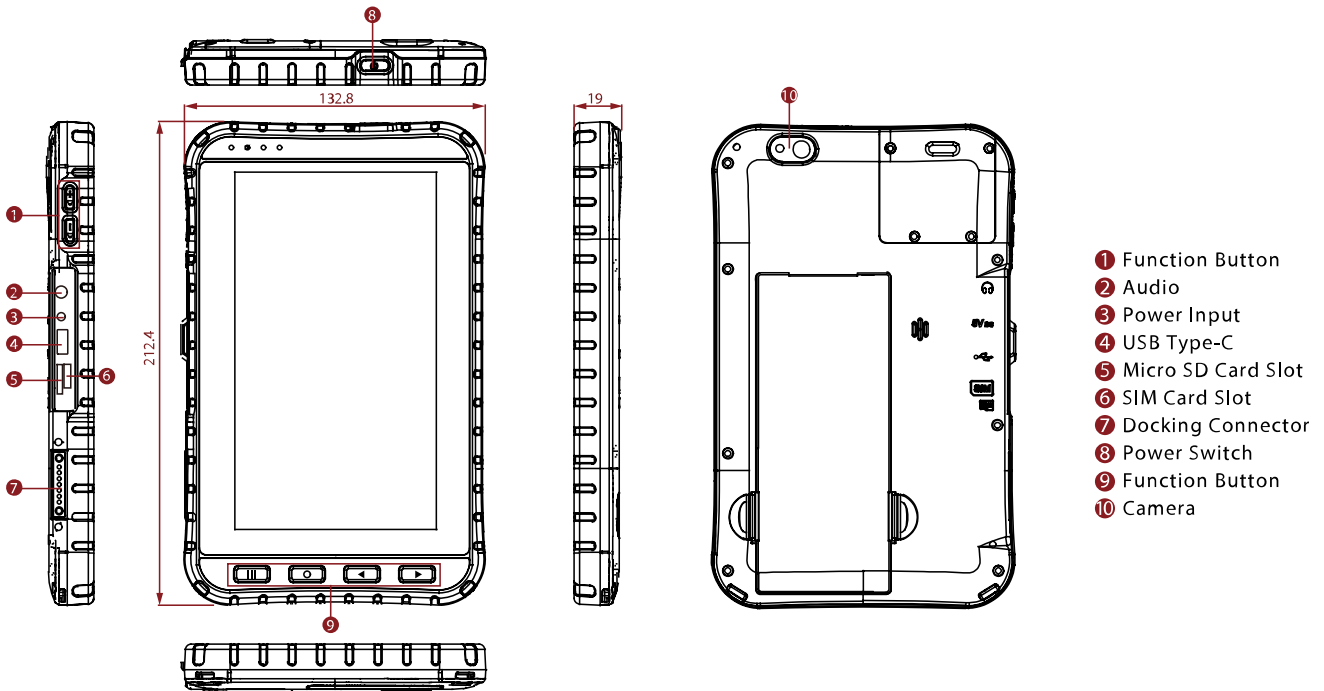

Drop	MIL-STD-810G Method 516.6, 5 ft		
Certification			
Certification	CE, FCC		
Control			
Button	1 x Volume +/- , 1 x Power Button, 1 x Home Button, 1 x Menu Button, 1 x Return Button, 1 x Trigger Button		
Power			
Battery	3.7V 5300mAh	Battery Operating Time	20Hr
Power Rating	5V	Adapter	5V 3A Adapter
Security Function			
SOTI MobiControl	SOTI MobiControl Compliance		
Accessory			
Accessory	Universal Adapter Battery USB Type-C Cable	Optional Accessory	Battery Charging Dock Vehicle Dock (Charging + Connectors) Vehicle Dock (Charging Only) Desk Dock Hand Strap Micro SD Card Capacitive Touch Stylus Vehicle Adapter HDMI Adapter
Barcode Scanner			
Barcode Scanner	1D/2D Barcode Reader (Optional)		

DIMENSIONS UNIT:MM

NOTE

1. The product shown in this datasheet is a standard model. For diagrams that contain customized or optional I/O, please contact the Winmate Sales Team for more information.